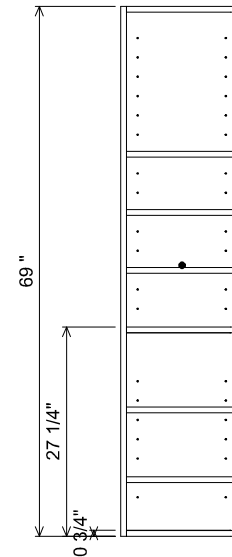

SECTION

HINGE DIRECTION SPECIFIED  
WHEN PLACING ORDER

SECTION

 <b>THE FURNITURE GUILD</b> <small>ESTD 1984</small>	0406-LC-2170	ALL DRAWINGS AND DIMENSIONS ARE SUBJECT TO CHANGE WITHOUT NOTICE AT THE DISCRETION OF THE MANUFACTURER. THE MANUFACTURER RESERVES THE RIGHT TO MAKE ADDITIONS, DELETIONS, AND MODIFICATIONS TO THE DRAWINGS AS THE MANUFACTURER MAY DEEM APPROPRIATE OR DESIRABLE. DIMENSIONS ARE APPROXIMATE AND MAY VARY WITH ACTUAL CONSTRUCTION. PLEASE CONTACT THE FURNITURE GUILD, INC. TO ENSURE DRAWING IS UP TO DATE.  THE INFORMATION CONTAINED IN THIS DRAWING IS THE SOLE PROPERTY OF THE FURNITURE GUILD, INC. ANY REPRODUCTION IN PART OR AS A WHOLE WITHOUT WRITTEN PERMISSION OF THE FURNITURE GUILD, INC. IS PROHIBITED.
	RIVA LINEN	
	CURRENT AS OF: 06/01/2018	