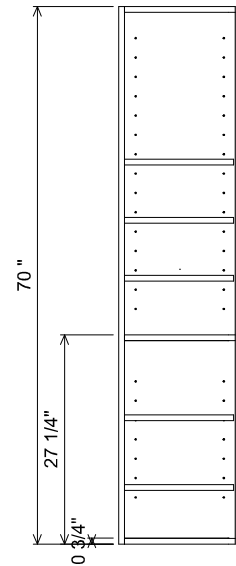

SECTION

HINGE DIRECTION SPECIFIED  
WHEN PLACING ORDER

SECTION

 <b>THE FURNITURE GUILD</b> <small>ESTD 1984</small>	0406-LC-1670L	ALL DRAWINGS AND DIMENSIONS ARE SUBJECT TO CHANGE WITHOUT NOTICE AT THE DISCRETION OF THE MANUFACTURER. THE MANUFACTURER RESERVES THE RIGHT TO MAKE ADDITIONS, DELETIONS, AND MODIFICATIONS TO THE DRAWINGS AS THE MANUFACTURER MAY DEEM APPROPRIATE OR DESIRABLE. DIMENSIONS ARE APPROXIMATE AND MAY VARY WITH ACTUAL CONSTRUCTION. PLEASE CONTACT THE FURNITURE GUILD, INC. TO ENSURE DRAWING IS UP TO DATE.  THE INFORMATION CONTAINED IN THIS DRAWING IS THE SOLE PROPERTY OF THE FURNITURE GUILD, INC. ANY REPRODUCTION IN PART OR AS A WHOLE WITHOUT WRITTEN PERMISSION OF THE FURNITURE GUILD, INC. IS PROHIBITED.
	RIVA LINEN	
	CURRENT AS OF: 10/01/2018	