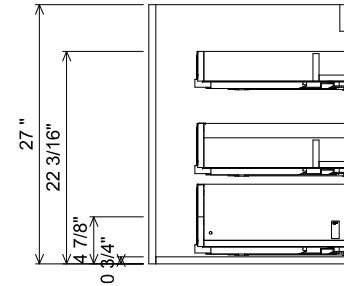

AT SINK CENTER SECTION

 THE FURNITURE GUILD <small>ESTD 1984</small>	0406-0142	ALL DRAWINGS AND DIMENSIONS ARE SUBJECT TO CHANGE WITHOUT NOTICE AT THE DISCRETION OF THE MANUFACTURER. THE MANUFACTURER RESERVES THE RIGHT TO MAKE ADDITIONS, DELETIONS, AND MODIFICATIONS TO THE DRAWINGS AS THE MANUFACTURER MAY DEEM APPROPRIATE OR DESIRABLE. DIMENSIONS ARE APPROXIMATE AND MAY VARY WITH ACTUAL CONSTRUCTION. PLEASE CONTACT THE FURNITURE GUILD, INC. TO ENSURE DRAWING IS UP TO DATE. THE INFORMATION CONTAINED IN THIS DRAWING IS THE SOLE PROPERTY OF THE FURNITURE GUILD, INC. ANY REPRODUCTION IN PART OR AS A WHOLE WITHOUT WRITTEN PERMISSION OF THE FURNITURE GUILD, INC. IS PROHIBITED.
	RIVA	
	CURRENT AS OF: 05/01/2020	