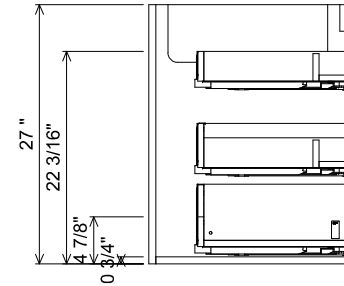

AT SINK CENTER SECTION

 THE FURNITURE GUILD <small>ESTD 1984</small>	0406-0124	ALL DRAWINGS AND DIMENSIONS ARE SUBJECT TO CHANGE WITHOUT NOTICE AT THE DISCRETION OF THE MANUFACTURER. THE MANUFACTURER RESERVES THE RIGHT TO MAKE ADDITIONS, DELETIONS, AND MODIFICATIONS TO THE DRAWINGS AS THE MANUFACTURER MAY DEEM APPROPRIATE OR DESIRABLE. DIMENSIONS ARE APPROXIMATE AND MAY VARY WITH ACTUAL CONSTRUCTION. PLEASE CONTACT THE FURNITURE GUILD, INC. TO ENSURE DRAWING IS UP TO DATE. THE INFORMATION CONTAINED IN THIS DRAWING IS THE SOLE PROPERTY OF THE FURNITURE GUILD, INC. ANY REPRODUCTION IN PART OR AS A WHOLE WITHOUT WRITTEN PERMISSION OF THE FURNITURE GUILD, INC. IS PROHIBITED.
	RIVA	
	CURRENT AS OF: 09/01/2019	