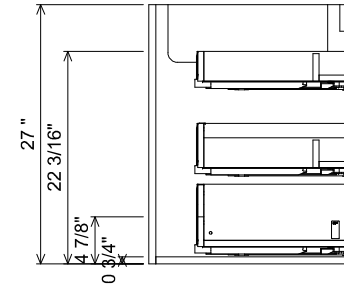

AT SINK CENTER SECTION

 THE FURNITURE GUILD <small>ESTD 1984</small>	0406-0260	<small>ALL DRAWINGS AND DIMENSIONS ARE SUBJECT TO CHANGE WITHOUT NOTICE AT THE DISCRETION OF THE MANUFACTURER. THE MANUFACTURER RESERVES THE RIGHT TO MAKE ADDITIONS, DELETIONS, AND MODIFICATIONS TO THE DRAWINGS AS THE MANUFACTURER MAY DEEM APPROPRIATE OR DESIRABLE. DIMENSIONS ARE APPROXIMATE AND MAY VARY WITH ACTUAL CONSTRUCTION. PLEASE CONTACT THE FURNITURE GUILD, INC. TO ENSURE DRAWING IS UP TO DATE.</small>
	RIVA	
	CURRENT AS OF: 09/01/2019	<small>THE INFORMATION CONTAINED IN THIS DRAWING IS THE SOLE PROPERTY OF THE FURNITURE GUILD, INC. ANY REPRODUCTION IN PART OR AS A WHOLE WITHOUT WRITTEN PERMISSION OF THE FURNITURE GUILD, INC. IS PROHIBITED.</small>