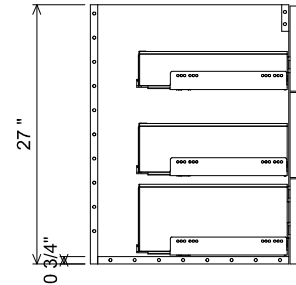

AT BANK SECTION