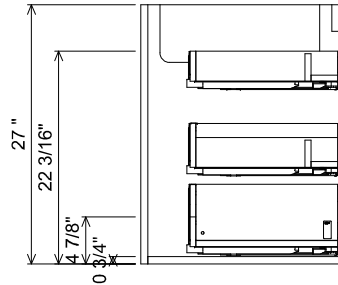

AT SINK CENTER SECTION