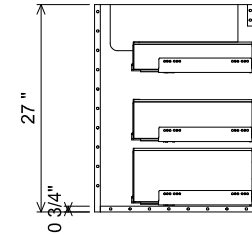

AT BANK SECTION