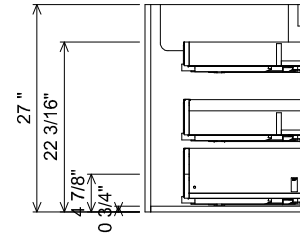

AT SINK CENTER SECTION